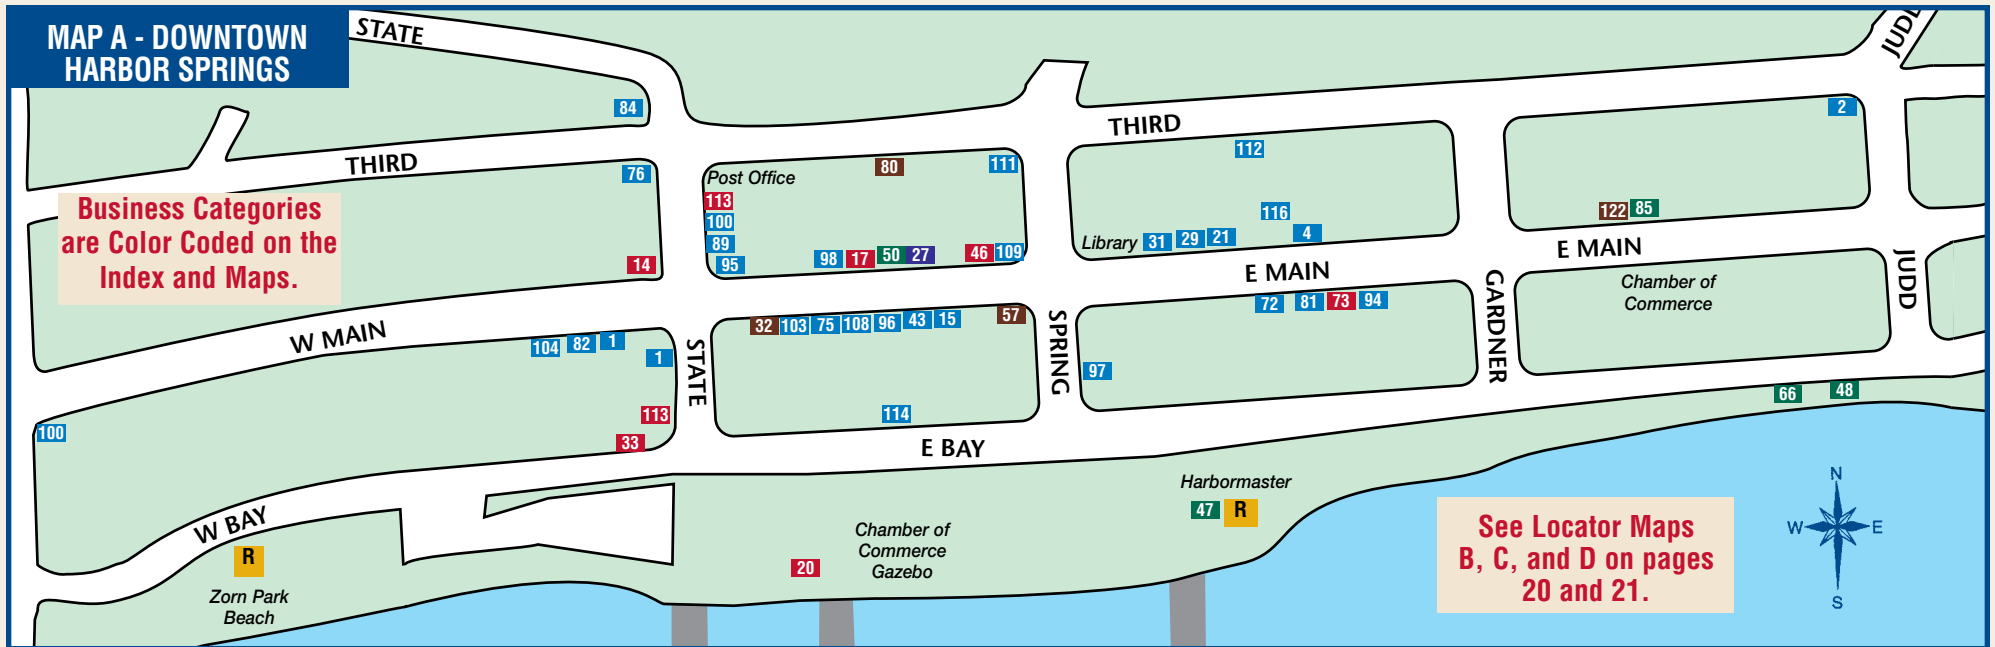

Area Maps

FOODS & MORE

- BC Pizza - Harbor Springs.....C-131
- Birchwood Farms Golf & Country Club.....B-127
- Boyne Highlands Resort.....B-10
- Chang CuisineC-37
- Chestnut Valley Golf Club & RestaurantB-62
- Compass Room at True NorthB-42
- Cornichons Market & Deli ..A-113
- Crow's NestB-58
- Island Bean Coffee Company.....A-14
- Kilborn's FishB-19
- Legs InnB-16
- Mary Ellen's PlaceA-17
- New York RestaurantA-33
- Northern Lights Recreation..D-5
- Stafford's Pier.....A-20
- Turkey's Cafe & Pizzeria.....A-73
- Woolly Bugger.....A-46

Business Categories are Color Coded on maps

SHOPPING

- American SpoonA-21
- Becky Thatcher Designs ...A-104
- Between The Covers.....A-75
- Bill's Farm Market.....D-55
- Bishop's AntiquesA-2
- Boyer Glassworks.....A-76
- By The Bay.....A-96
- Christians' Renolda Greenhouse & Florist.....C-34
- Claymore Shop.....A-114
- Coyote Woman Gallery.....A-43
- Crooked Tree Arts Center ..D-40
- Cross Village Rug WorksB-88
- dressed.....A-95
- Elizabeth Blair Fine PearlsA-82
- Green Apple Blue Stem GalleryA-89
- HANNI Gallery.....A-97
- Harbor Springs IGA.....C-78
- Healthy Alternatives.....D-118
- Hilda of Harbor.....A-1
- Hramiec Hoffman Fine Art & Craft.....D-71

Area Maps

USING THE MAPS AND INDEX

Map B Coverage Area

Businesses are indexed with the Map letter – A, B, C, D – and Business number. For example, Mary Ellen's Place, A-17, is on Map A and is Business number 17. Its color, in this case red, indicates the dining section.