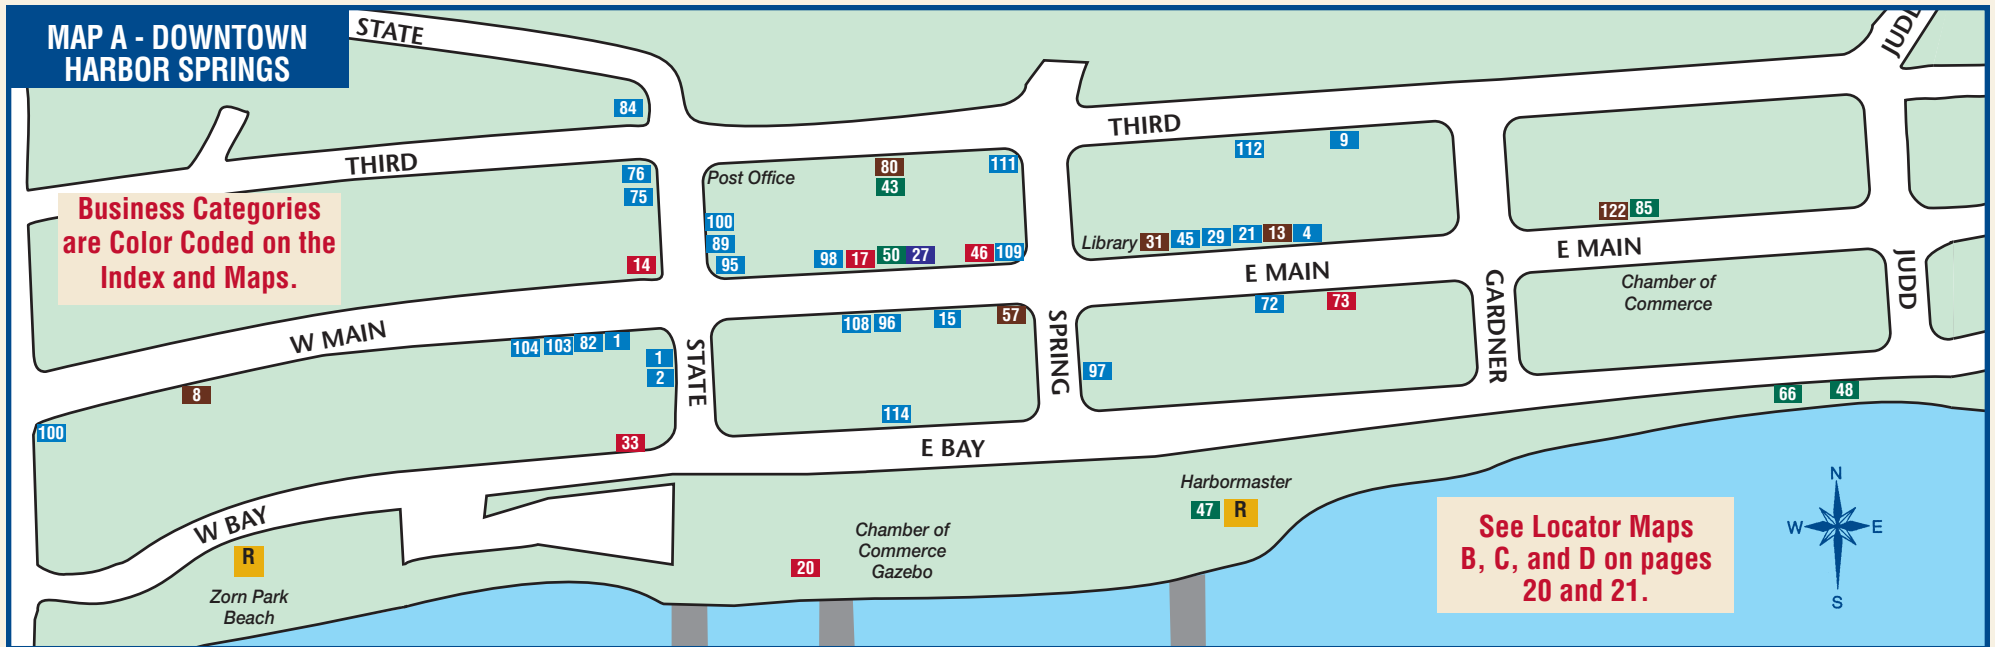

Area Maps

FOODS & MORE

- BC Pizza Harbor Springs C-131
- Birchwood Farms Golf & Country Club B-127
- Boyne Highlands Resort B-10
- Chang Cuisine C-37
- Compass Room at True North B-42
- Crooked Tree Arts Center D-40
- Crow's Nest B-58
- Island Bean Coffee Company A-14
- Legs Inn B-16
- Mary Ellen's Place A-17
- New York Restaurant A-33
- Northern Lights Recreation D-5
- Stafford's Pier A-20
- Teddy Griffin's B-30
- New York Restaurant A-33
- Turkey's Café & Pizzeria A-73
- Woolly Bugger A-46

RECREATION

- Big Bear Adventures B-17
- Birchwood Farms Golf & Country Club B-127
- Blissfest Music Organization D-39
- Boyne Highlands Resort B-10
- Brek-N-Ridge Farm B-19
- Crooked Tree Arts Center D-40
- Harbor Springs Municipal Marina A-47
- Harbor Springs History Museum A-85
- Irish Boat Shop A-48
- Little Traverse Sailors A-66
- Northern Lights Recreation D-5
- Nub's Nob B-49
- The Outfitter A-50
- Pirate's Cove Adventure Golf D-60
- Skydive Harbor Springs B-38
- Touring Gear A-43
- True North Golf Club B-42

Business Categories are Color Coded on maps

SHOPPING

- American Spoon Foods A-21
- Bay Lavender Trading Co A-103
- Becky Thatcher Designs A-104
- Bill's Farm Market D-55
- Boyer Glassworks A-76
- By the Bay A-96
- Christian's Renolda Greenhouse & Florist C-34
- Claymore Shop A-114
- Crooked Tree Arts Center D-40
- Dressed A-95
- Elizabeth Blair Fine Pearls A-82
- Frisolous Sal's A-75
- Green Apple Blue Stem Gallery A-89
- Hanni Gallery A-97
- Harbor Springs IGA C-78
- Harbor Wear A-2
- Healthy Alternatives D-118
- Hilda A-1
- Hramiec Hoffman Fine Art D-71
- Kilwin's Chocolates, Fudge & Ice Cream A-98

Area Maps

USING THE MAPS AND INDEX

Map B Coverage Area

Businesses are indexed with the Map letter – A, B, C, D – and Business number. For example, Mary Ellen's Place, A-17, is on Map A and is Business number 17. Its color, in this case red, indicates the dining section.