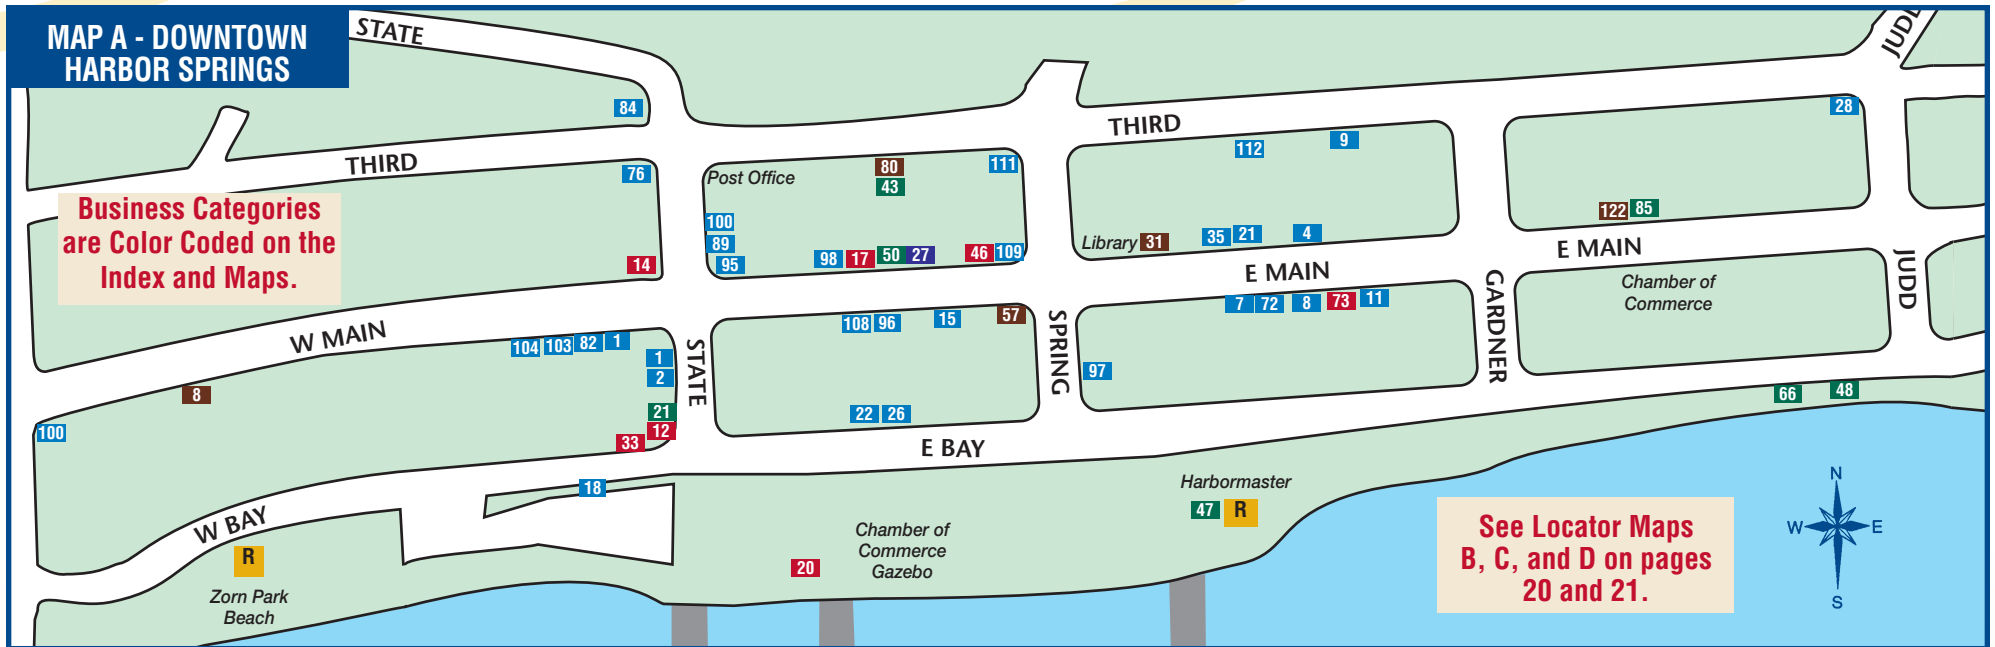

# Area Maps

## RECREATION

- Big Bear Adventures ..... B-17
- Birchwood Farms Golf & Country Club ..... B-127
- Blissfest Music Organization ..... D-39
- Boyne Highlands Resort ..... B-10
- Brek-N-Ridge Farm ..... B-19
- Crooked Tree Arts Center ..... D-40
- Harbor Springs Municipal Marina A-47
- Harbor Springs History Museum... A-85
- Hinckley Yachts ..... A-21
- Irish Boat Shop ..... A-48
- Little Traverse Sailors ..... A-66
- Northern Lights Recreation ..... D-5
- Nub's Nob ..... B-49
- The Outfitter ..... A-50
- Pirate's Cove Adventure Golf ..... D-60
- Skydive Harbor Springs ..... B-38
- Touring Gear ..... A-43
- The Young Americans ..... B-10
- Windjammer Marina ..... B-13

## USING THE MAPS AND INDEX

Map B Coverage Area

Businesses are indexed with the Map letter – A, B, C, D – and Business number. For example, Mary Ellen's Place, A-17, is on Map A and is Business number 17. Its color, in this case red, indicates the dining section.